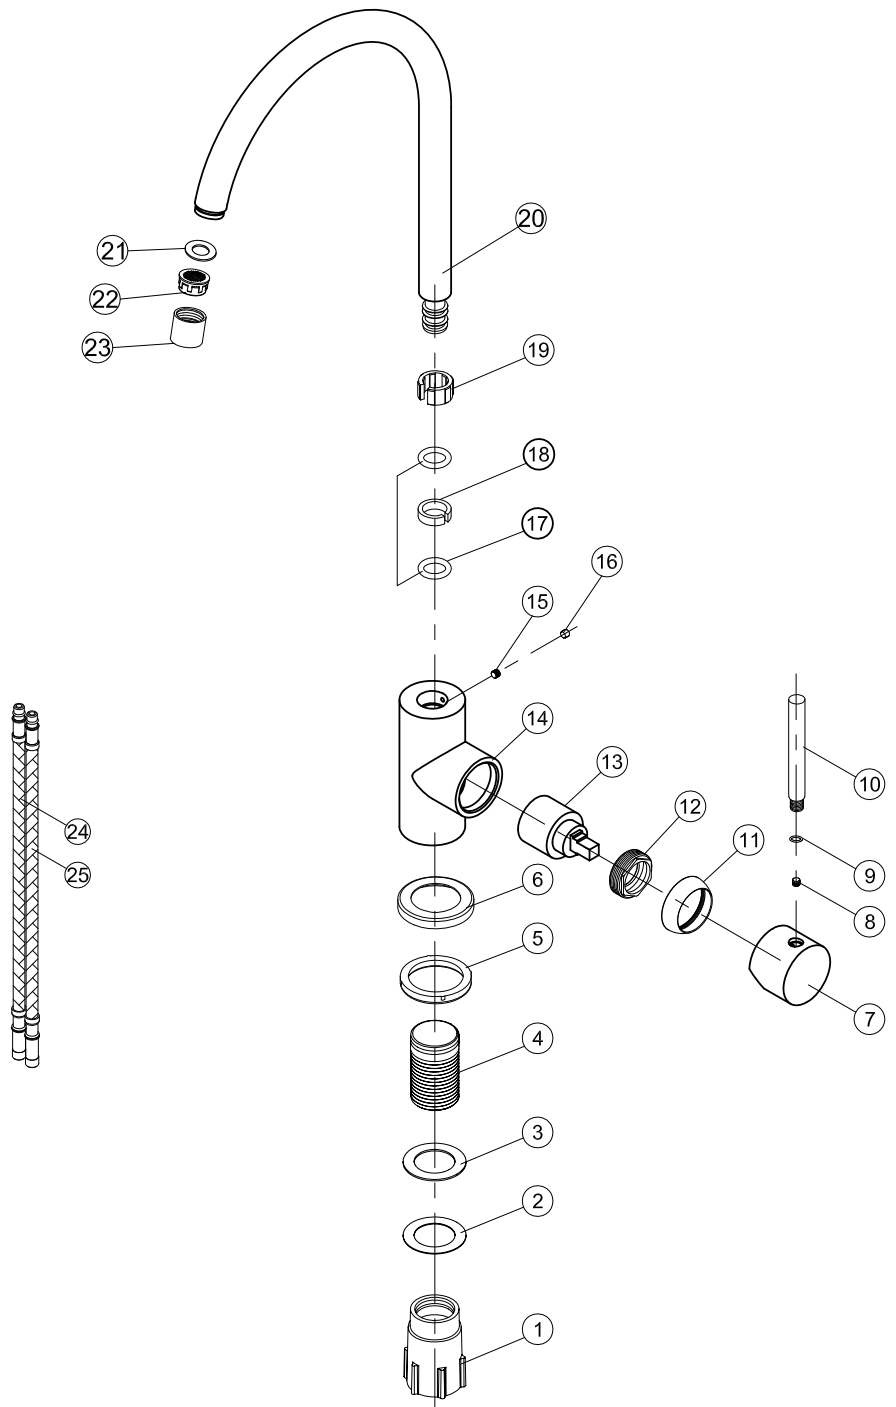

- 1 Fixing bushing
- 2 Washer
- 3 Rubber
- 4 Threaded tube
- 5 Base Rubber
- 6 Base
- 7 Handle base
- 8 Inner hex screw
- 9 O ring
- 10 Handle bar
- 11 Cover ring
- 12 Screw nut
- 13 Cartridge
- 14 Body
- 15 Inner hex screw
- 16 Decoration rubber
- 17 O ring
- 18 C ring
- 19 C ring
- 20 Spout
- 21 O ring
- 22 Aerator
- 23 Aerator cover
- 24 Flexible hose
- 25 Flexible hose

## Steel Curve Shadow

Art no: 30003 RSK: 8310664

**SCANDTAP®**  
BATHROOM CONCEPTS

Scandtap AB, Olofsdalsvägen 21, 302 41 Halmstad, Sweden  
info@scandtap.com, www.scandtap.com